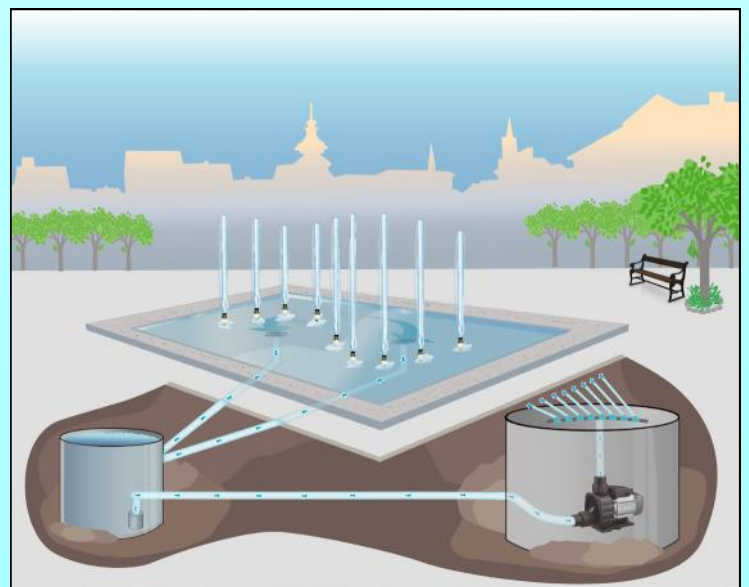

Nr. Artikel	Best. Nr.	Nr. Artikel	Best. Nr.	Nr. Artikel	Best. Nr.
1 Omløber	AS 070202	13 Forreste motorleje	AS 070224	25 Skruer til dæksel	AS 070246
2 Studs	AS 070204	14 Anker	AS 070226	26 Pakning til EL-boks	AS 070248
3 Pakning	AS 070206	15 Stator	AS 070228	27 Kronemuffer	AS 070250
4 Skruer til pumpehusdæksel	AS 070208	16 Motorhus	AS 070230	28 Skrue til jordledning	AS 070252
5 Pumpehusdæksel	AS 070210	17 Bagerste motorleje	AS 070232	29 Kondensator	AS 070254
6 Skovlhjul	AS 070212	18 Fjederskive	AS 070234	30 Skruer til EL-boks	AS 070256
7 Tætningsring	AS 070214	19 Bagerste motordæksel	AS 070236	31 EL-boks	AS 070258
8 Kulfiberskive	AS 070216	20 Skruer til motordæksel	AS 070238	32 Aflastning	AS 070260
9 Pumpehus	AS 070218	21 Ventilator	AS 070240	33 Pakning under EL-boks	AS 070262
10 Pakning	AS 070220	22 Skruer ventilatordæksel	AS 070242	34 Fundament	AS 070264
11 Forreste motordæksel	AS 070222	23 Ventilatordæksel	AS 070244	35 Gummidæmper	AS 070266
12 Skruer til motordæksel	AS 070222	24 Dæksel til EL-boks	AS 070246