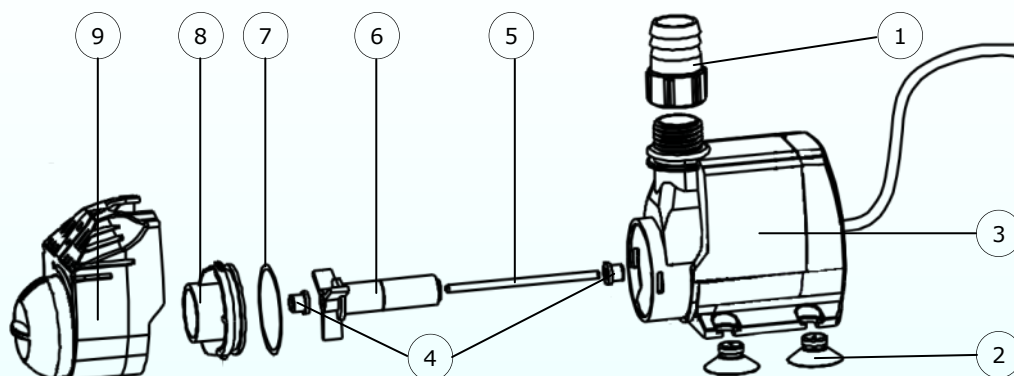

Reserve dele

Nr.	Artikel	Best. Nr.	Nr.	Artikel	Best. Nr.
1	Slangestuds 300	AS 002602	6	Rotor 300	AS 002640
1	Slangestuds 750-950-1350	AS 002604	6	Rotor 750	AS 002642
1	Slangestuds 2100-2500	AS 002606	6	Rotor 950	AS 002644
2	Sugekop 300	AS 002608	6	Rotor 1350	AS 002646
2	Sugekop 750-950-1350	AS 002610	6	Rotor 2100	AS 002648
2	Sugekop 2100-2500	AS 002612	6	Rotor 2300	AS 002650
3	Motor 300	AS 002614	7	O-ring 300	AS 002652
3	Motor 750	AS 002616	7	O-ring 750-950	AS 002654
3	Motor 950	AS 002618	7	O-ring 1350	AS 002656
3	Motor 1350	AS 002620	7	O-ring 2100-2500	AS 002658
3	Motor 2100	AS 002622	8	Dæksel 300	AS 002660
3	Motor 2500	AS 002624	8	Dæksel 750-950	AS 002662
4	Lejer 300	AS 002626	8	Dæksel 1350	AS 002664
4	Lejer 750-950	AS 002628	8	Dæksel 2100-2500	AS 002666
4	Lejer 1350-2100-2500	AS 002630	9	Forfilter / regulator 300	AS 002668
5	Aksel 300	AS 002632	9	Forfilter / regulator 750-950	AS 002670
5	Aksel 750-950	AS 002634	9	Forfilter / regulator 1350	AS 002672
5	Aksel 1350	AS 002636	9	Forfilter / regulator 2100-2500	AS 002674
5	Aksel 2100-2500	AS 002638