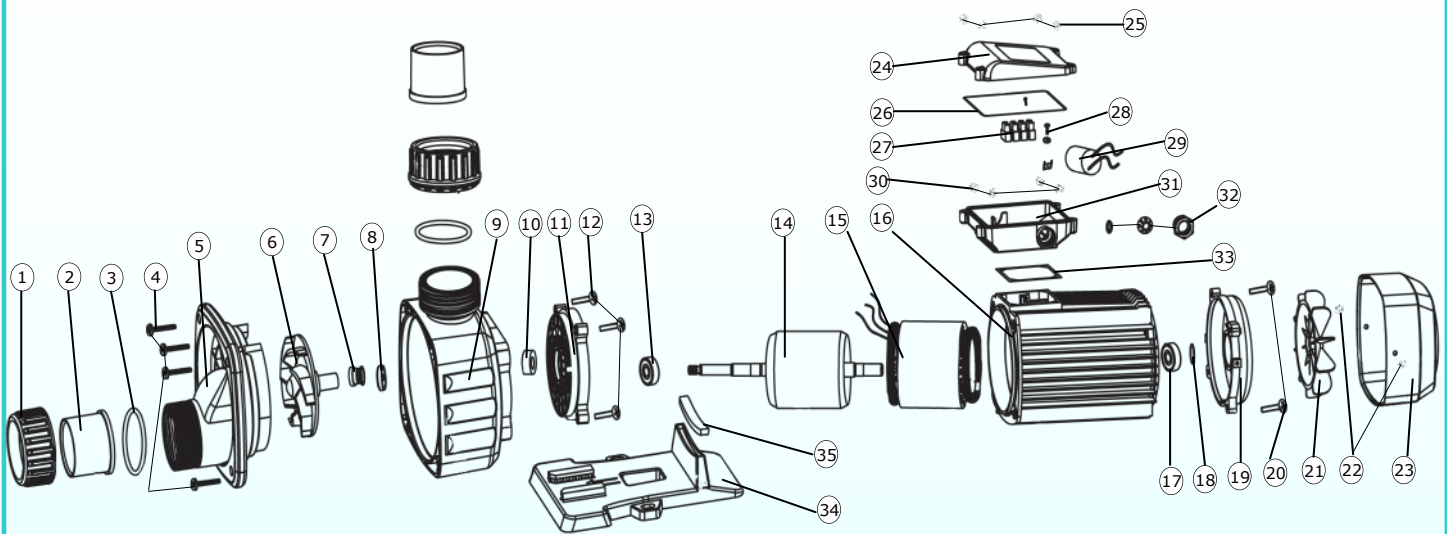

Nr. Artikel	Best. Nr.	Nr. Artikel	Best. Nr.	Nr. Artikel	Best. Nr.
1 Omløber	AS 070202	13 Forreste motorleje	AS 070224	25 Skruer til dæksel	AS 070246
2 Studs	AS 070204	14 Anker	AS 070226	26 Pakning til EL-boks	AS 070248
3 Pakning	AS 070206	15 Stator	AS 070228	27 Kronemuffer	AS 070250
4 Skruer til pumpehusdæksel	AS 070208	16 Motorhus	AS 070230	28 Skrue til jordledning	AS 070252
5 Pumpehusdæksel	AS 070210	17 Bagerste motorleje	AS 070232	29 Kondensator	AS 070254
6 Skovlhjul	AS 070212	18 Fjederskive	AS 070234	30 Skruer til EL-boks	AS 070256
7 Tætningsring	AS 070214	19 Bagerste motordæksel	AS 070236	31 EL-boks	AS 070258
8 Kulfiberskive	AS 070216	20 Skruer til motordæksel	AS 070238	32 Aflastning	AS 070260
9 Pumpehus	AS 070218	21 Ventilator	AS 070240	33 Pakning under EL-boks	AS 070262
10 Pakning	AS 070220	22 Skruer ventilatordæksel	AS 070242	34 Fundament	AS 070264
11 Forreste motordæksel	AS 070222	23 Ventilatordæksel	AS 070244	35 Gummidæmper	AS 070266
12 Skruer til motordæksel	AS 070222	24 Dæksel til EL-boks	AS 070246