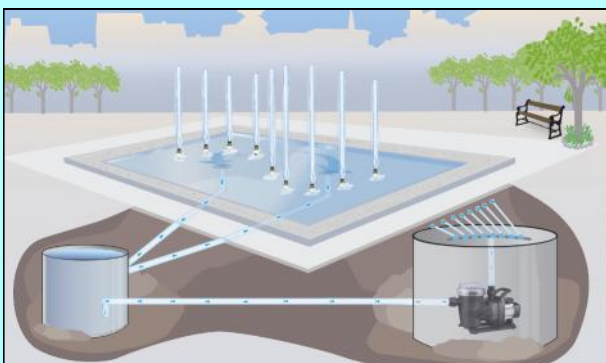

Nr. Artikel	Best. Nr.	Nr. Artikel	Best. Nr.	Nr. Artikel	Best. Nr.
1 Omløber	AS 070202	13 Forreste motorleje	AS 070224	25 Skruer til dæksel	AS 070246
2 Studs	AS 070204	14 Anker	AS 070226	26 Pakning til EL-boks	AS 070248
3 Pakning	AS 070206	15 Stator	AS 070228	27 Kronemuffer	AS 070250
4 Skruer til pumpehusdæksel	AS 070208	16 Motorhus	AS 070230	28 Skrue til jordledning	AS 070252
5 Pumpehusdæksel	AS 070210	17 Bagerste motorleje	AS 070232	29 Kondensator	AS 070254
6 Skovlhjul	AS 070212	18 Fjederskive	AS 070234	30 Skruer til EL-boks	AS 070256
7 Tætningsring	AS 070214	19 Bagerste motordæksel	AS 070236	31 EL-boks	AS 070258
8 Kulfiberskive	AS 070216	20 Skruer til motordæksel	AS 070238	32 Aflastning	AS 070260
9 Pumpehus	AS 070218	21 Ventilator	AS 070240	33 Pakning under EL-boks	AS 070262
10 Pakning	AS 070220	22 Skruer ventilatordæksel	AS 070242	34 Fundament	AS 070264
11 Forreste motordæksel	AS 070222	23 Ventilatordæksel	AS 070244	35 Gummidæmper	AS 070266
12 Skruer til motordæksel	AS 070222	24 Dæksel til EL-boks	AS 070246