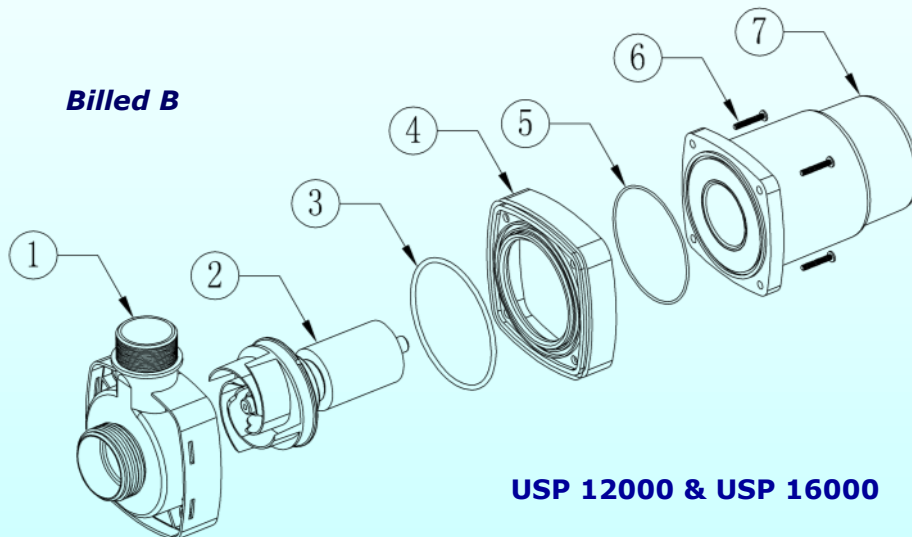

Billed B

USP 12000 & USP 16000

Reservedele og tilbehør

Nr.	USP 4000/6000/8000/10000	Best Nr.	Nr.	USP 12000 / USP 16000	Best Nr.
1	Rotor hus	AT000280	1	Rotor hus	AT000282
2	Rotor USP 4000	AT000284	2	Rotor USP 12000	AT000292
2	Rotor USP 6000	AT000286	2	Rotor USP 16000	AT000296
2	Rotor USP 8000	AT000288	3	Pakning	AT000332
2	Rotor USP 10000	AT000290	4	Motor support	AT000336
3	Pakning	AT000330	5	Pakning	AT000340
4	Motor support	AT000334	6	Bolte/skruer 4 stk	AT000344
5	Pakning	AT000338	7	Motor USP 12000	AT000312
6	Bolte/skruer 4 stk	AT000342	7	Motor USP 16000	AT000316
7	Motor USP 4000	AT000304			
7	Motor USP 6000	AT000306			
7	Motor USP 8000	AT000308			
7	Motor USP 10000	AT000310