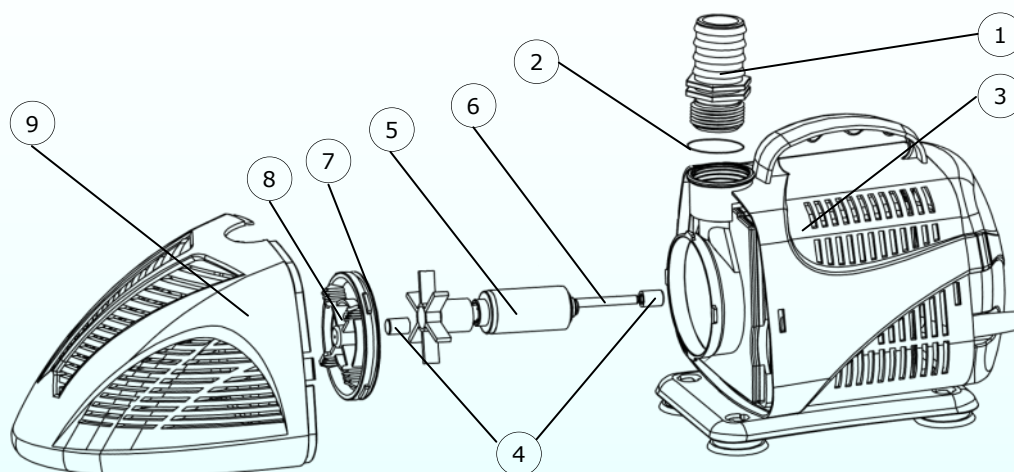

Reservevedele

Nr. Artikel	Best. Nr.	Nr. Artikel	Best. Nr.
1 Slangestuds 750 & 1000	AS 016202	5 Rotor 2000 & 3000	AS 016238
1 Slangestuds 1500	AS 016204	5 Rotor 4000 5000 & 6000	AS 016240
1 Slangestuds 2 & 3000	AS 016206	6 Aksel 750 & 1000	AS 016242
1 Slangestuds 4000 - 6000	AS 016208	6 Aksel 1500	AS 016244
2 O-ring 750 & 1000	AS 016210	6 Aksel 2000 & 3000	AS 016246
2 O-ring 1500	AS 016212	6 Aksel 4000 5000 & 6000	AS 016248
2 O-ring 2000 & 3000	AS 016214	7 O-ring 750 & 1000	AS 016250
2 O-ring 4000 5000 & 6000	AS 016216	7 O-ring 1500	AS 016252
3 Motor 750 & 1000	AS 016218	7 O-ring 2000 & 3000	AS 016254
3 Motor 1500	AS 016220	7 O-ring 4000 5000 & 6000	AS 016256
3 Motor 2000 & 3000	AS 016222	8 Rotordæksel 750 & 1000	AS 016258
3 Motor 4000 5000 & 6000	AS 016224	8 Rotordæksel 1500	AS 016260
4 Lejer 750 & 1000	AS 016226	8 Rotordæksel 2000 & 3000	AS 016262
4 Lejer 1500	AS 016228	8 Rotordæksel 4000 5000 & 6000	AS 016264
4 Lejer 2000 & 3000	AS 016230	9 Forfilter 750 & 1000	AS 016266
4 Lejer 4000 5000 & 6000	AS 016232	9 Forfilter 1500	AS 016268
5 Rotor 750 & 1000	AS 016234	9 Forfilter 2000 & 3000	AS 016270
5 Rotor 1500	AS 016236	9 Forfilter 4000 5000 & 6000	AS 016272

Best. Nr.	Model	L/t	Watt
AS 010750	OZI 750	750	12
AS 011000	OZI 1000	1.000	16
AS 011500	OZI 1500	1.500	23
AS 012000	OZI 2000	2.000	43
AS 013000	OZI 3000	3.000	68
AS 014000	OZI 4000	4.000	136
AS 015000	OZI 5000	5.000	155
AS 016000	OZI 6000	6.000	215