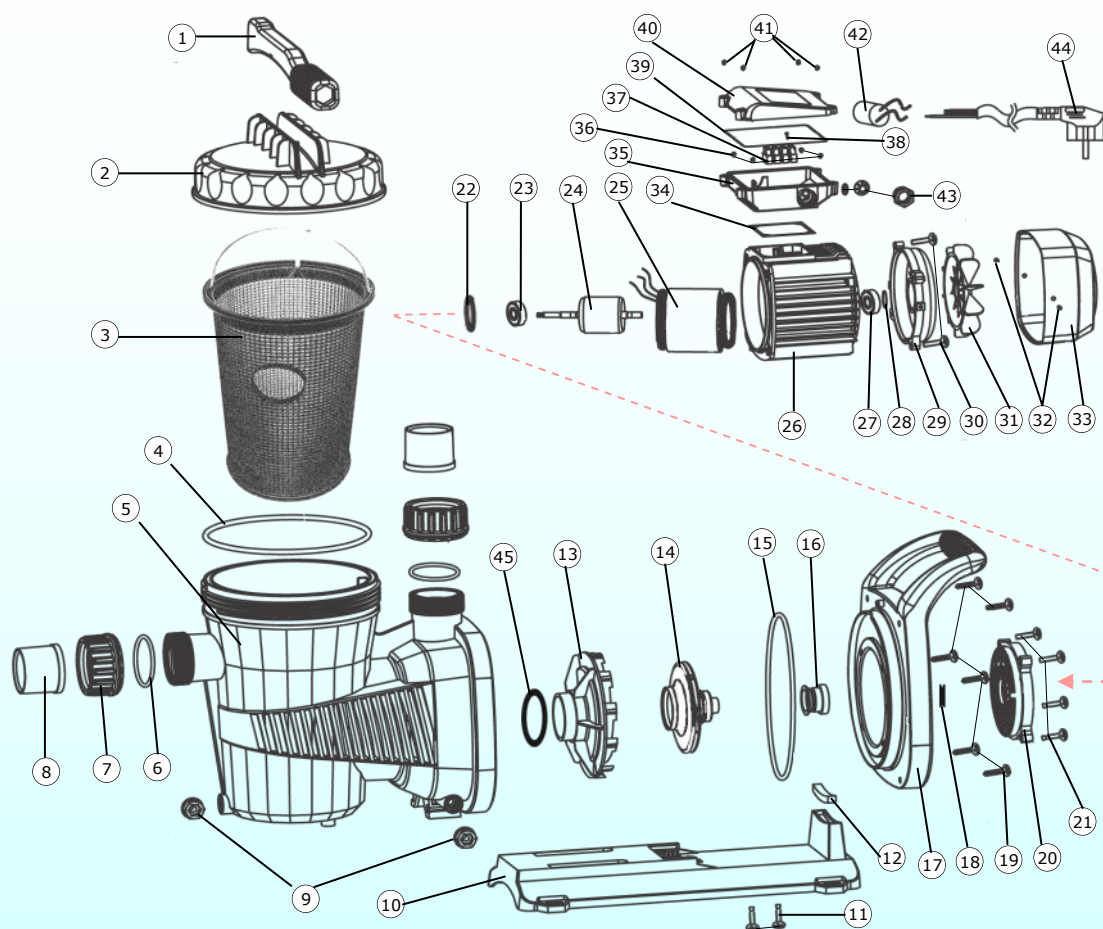

1	Håndtag	AS 060602	24	Anker	AS 060647
2	Dæksel	AS 060604	25	Stator	AS 060648
3	Filterkurv	AS 060606	26	Motorhus	AS 060650
4	Pakning	AS 060608	27	Bagerste motorleje	AS 060652
5	Filterhus	AS 060610	28	Fjederskive	AS 060654
6	Pakning	AS 060612	29	Bagerste motordæksel	AS 060656
7	Omløber	AS 060614	30	Skrue for motordæksel bag	AS 060658
8	Studs	AS 060616	31	Ventilatorhjul	AS 060660
9	Aftapningsprop	AS 060618	32	Skrue for ventilatorhus	AS 060662
10	Fundament	AS 060620	33	Ventilatordæksel	AS 060664
11	Skrue til fundament	AS 060622	34	Pakning under EL-boks	AS 060666
12	Gummidæmper	AS 060624	35	EL-boks	AS 060668
13	Diffuser med pakning	AS 060626	36	Skrue til EL-boks	AS 060670
14	Skovlhjul	AS 060628	37	Samlemuffe	AS 060672
15	Pakning	AS 060630	38	Skrue til jordledning	AS 060674
16	Lejepakning	AS 060632	39	Pakning for EL-boksdæksel	AS 060676
17	Pumpehus	AS 060634	40	Dæksel til EL-boks	AS 060678
18	Pakning	AS 060636	41	Skrue til EL-boksdæksel	AS 060680
19	Skrue for pumpehus	AS 060638	42	Kondensator	AS 060682
20	Forreste motordæksel	AS 060640	43	Aflastning	AS 060684
21	Skrue til motordæksel for	AS 060642	44	Ledning med støbt stik	AS 060686
22	Fjederskive	AS 060644	45	Pakning for diffusor	AS 060688
23	Forreste motorleje	AS 060646