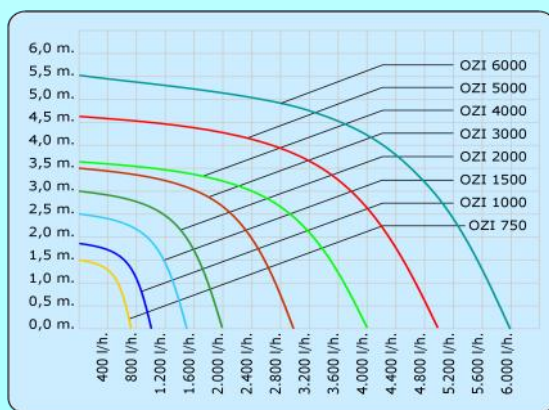

Best. Nr.	Model	L/t	Watt
AS 010750	OZI 750	750	12
AS 011000	OZI 1000	1.000	16
AS 011500	OZI 1500	1.500	23
AS 012000	OZI 2000	2.000	43
AS 013000	OZI 3000	3.000	68
AS 014000	OZI 4000	4.000	136
AS 015000	OZI 5000	5.000	155
AS 016000	OZI 6000	6.000	215