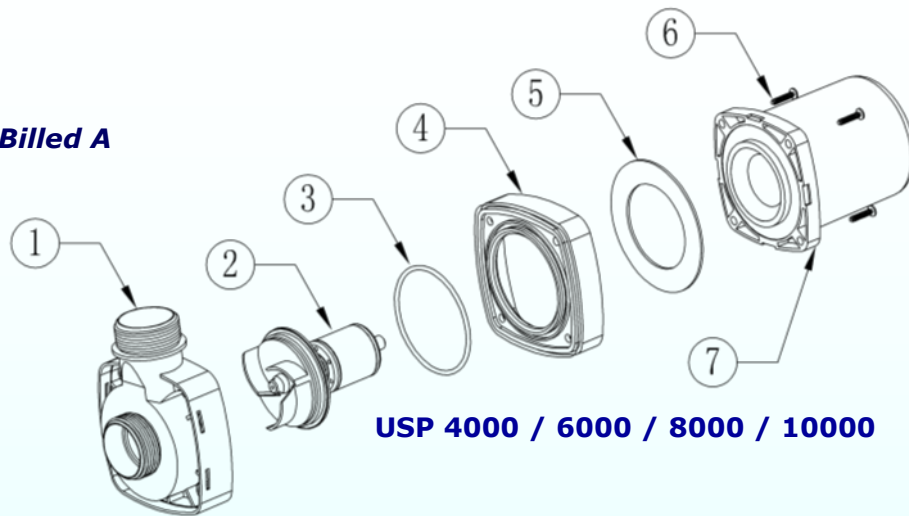

Billed A

USP 4000 / 6000 / 8000 / 10000